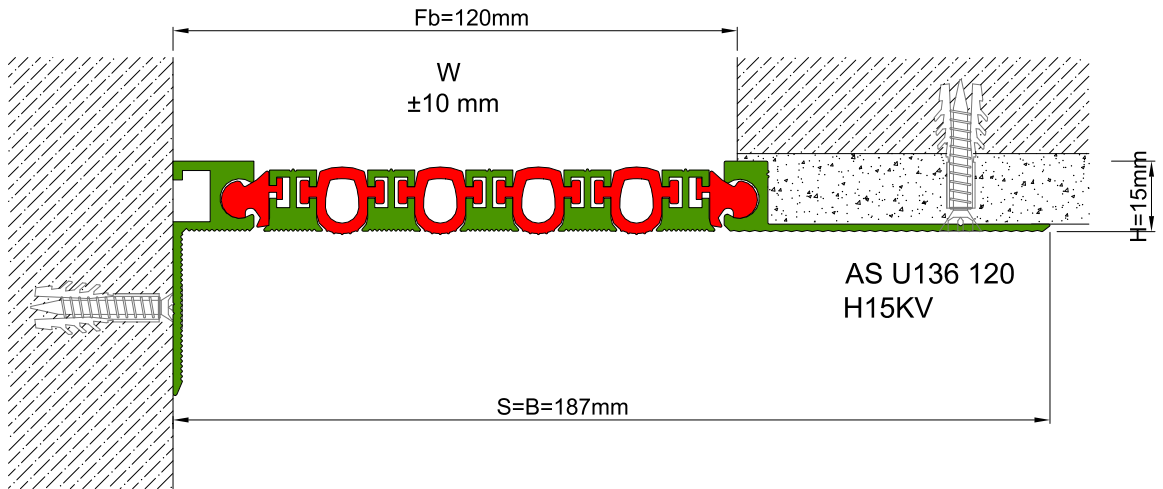

AS U136 120
H15KV

Profil No Profile Number	AS U136 120	AS U136 120K
Fb (mm)	120	120
H (mm) yaklaşık approx.	15	15
W± (mm) yaklaşık approx.	±10	±10
Renk Color	Alüminyum: Natürel, Fitiller: Siyah, gri, diğer Aluminum: Natural, Inserts: Black, grey, others	
Malzeme Material	Alüminyum, TPE Termoplastik Elastomer Aluminum, TPE Thermoplastic Elastomer	
Standart Uzunluk Standard Length	3