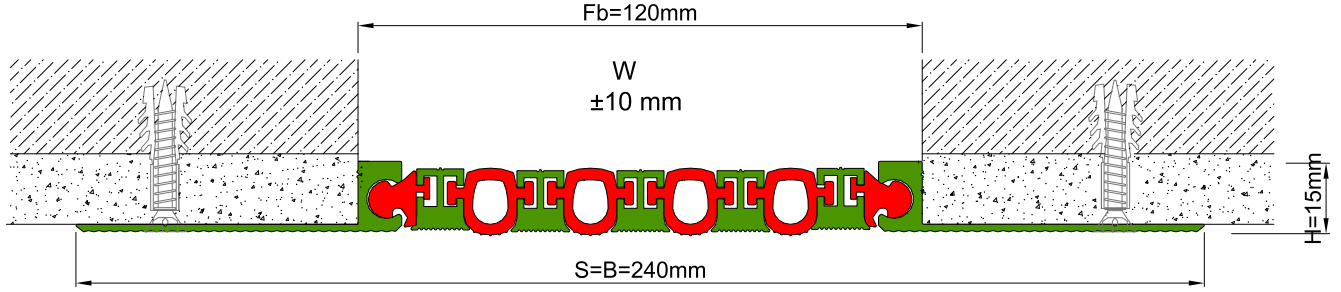

AS U136 120
H15V